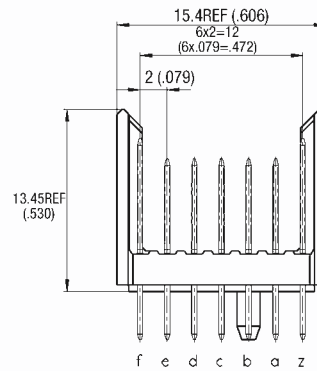

DIMENSIONS: millimeters (inches)