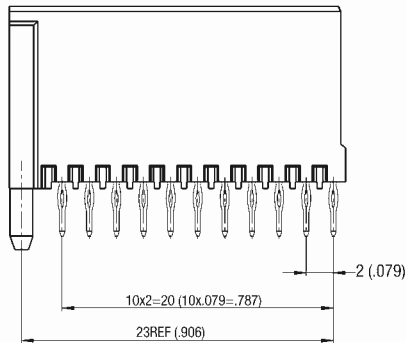

DIMENSIONS: millimeters (inches)