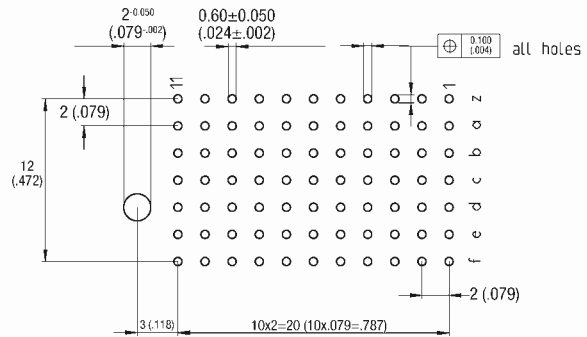

Vertical Male

Series 7200 – Style C 11, 77 Contacts

- Up to 55 signal contacts and 22 ground shield contacts in 5 or 5+2 rows of 11 positions
- This connector is designed for end positions only
- Designed for gas tight press-fit installations
- Twelve different contact styles are available for customizing connector to exact specifications (complete form on page 57)
- This connector should be used in conjunction with a Style A or AB connector

DIMENSIONS: millimeters (inches)

LAYOUT